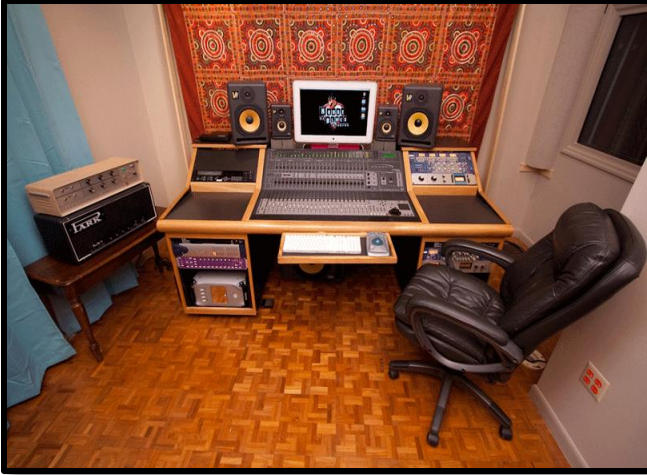

House Of Blues Studios, Nashville

Studio E Gear

Revised: February 2010

Console

Digidesign Control 24 console featuring 16 Focusrite Class A mic pres, surround capabilities, and an 24 touch-sensitive, motorized faders